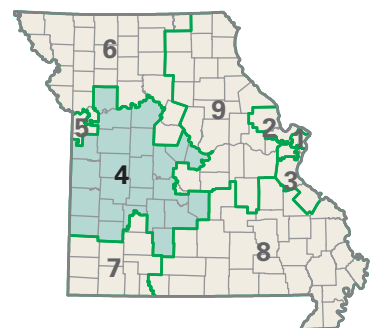

# Congressional District 4

**4** Congressional District  
Camden County

Missouri (9 Districts)