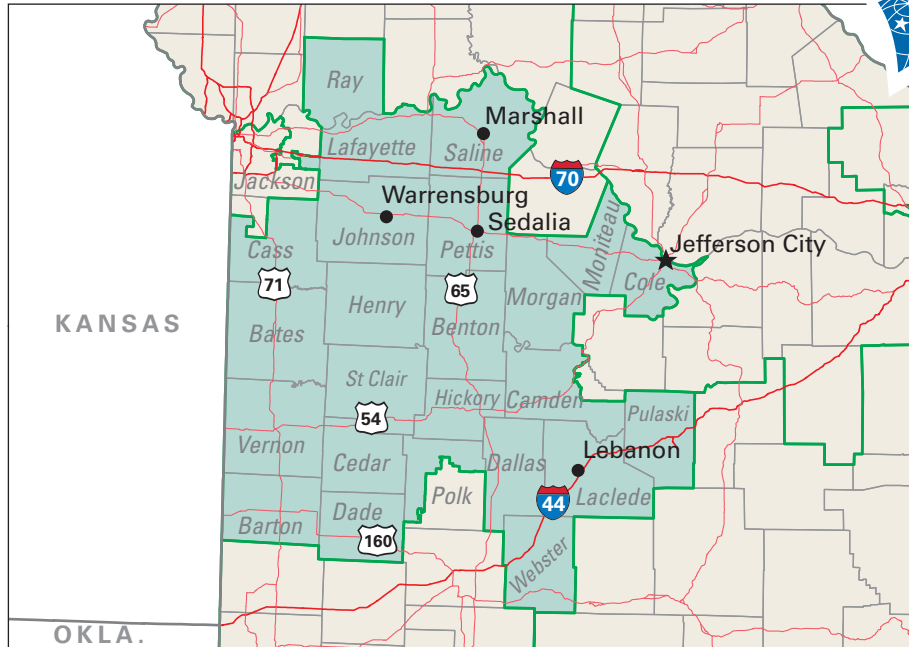

# Congressional District 4

**4** Congressional District  
Camden County

Missouri (9 Districts)